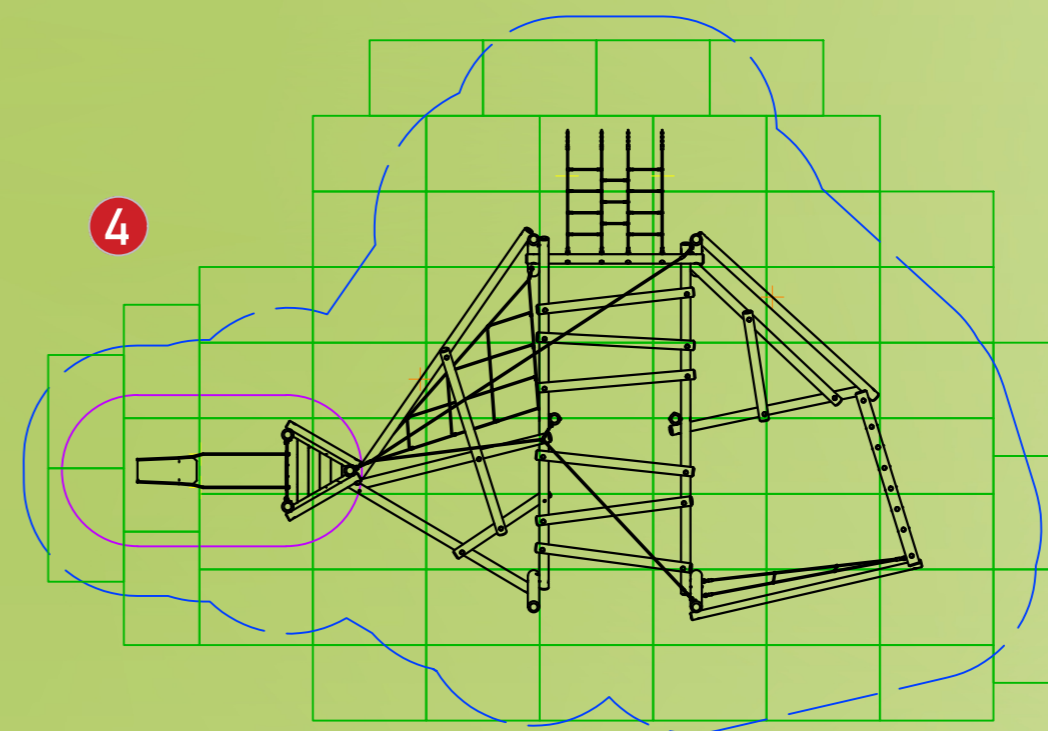

Surfacing:

Grass Mats

CHEDWORTH PLAYGROUND

PARKING

Existing Fence

2

5

1

3

4

6

SCALE AT A1: 1:100	DATE: 13.05.2026	DRAWN: Designer D20
OPP No: 5_98325	ISS No: 1	Page No: 1 of 1

NOTE:

Artists Illustration Only
General Reinstatement is
Soil & Seed Unless Stated Otherwise