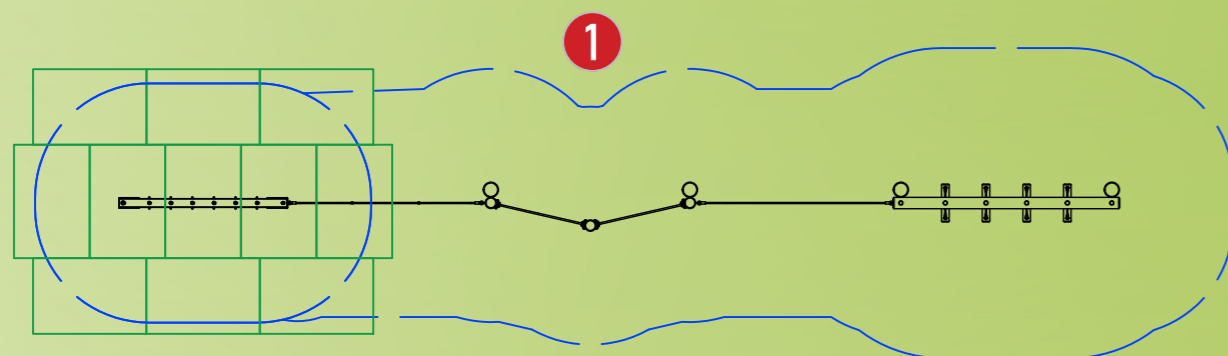

Surfacing:

Grass Mats

CHEDWORTH PLAYGROUND

PARKING

Existing Fence

2

5

1

3

4

6

SCALE AT A1: 1:100	DATE: 13.05.2026	DRAWN: Designer D20
OPP No: 5_98325	ISS No: 1	Page No: 1 of 1

NOTE:

Artists Illustration Only
General Reinstatement is
Soil & Seed Unless Stated Otherwise