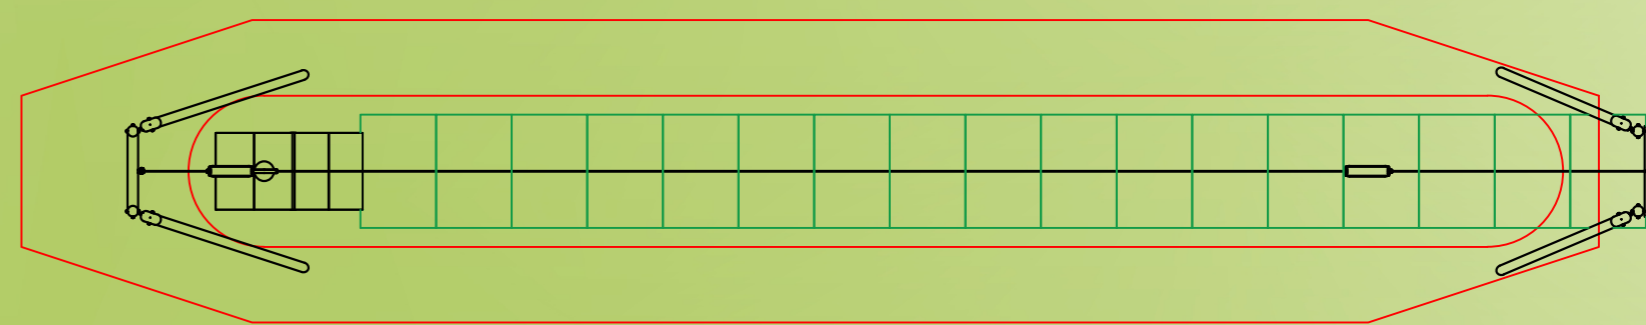

Surfacing:

Grass Mats

CHEDWORTH PLAYGROUND

PARKING

Existing Fence

2

5

1

3

4

6

SCALE AT A1: 1:100	DATE: 13.05.2026	DRAWN: Designer D20
OPP No: 5_98325	ISS No: 1	Page No: 1 of 1

NOTE:

Artists Illustration Only
General Reinstatement is
Soil & Seed Unless Stated Otherwise