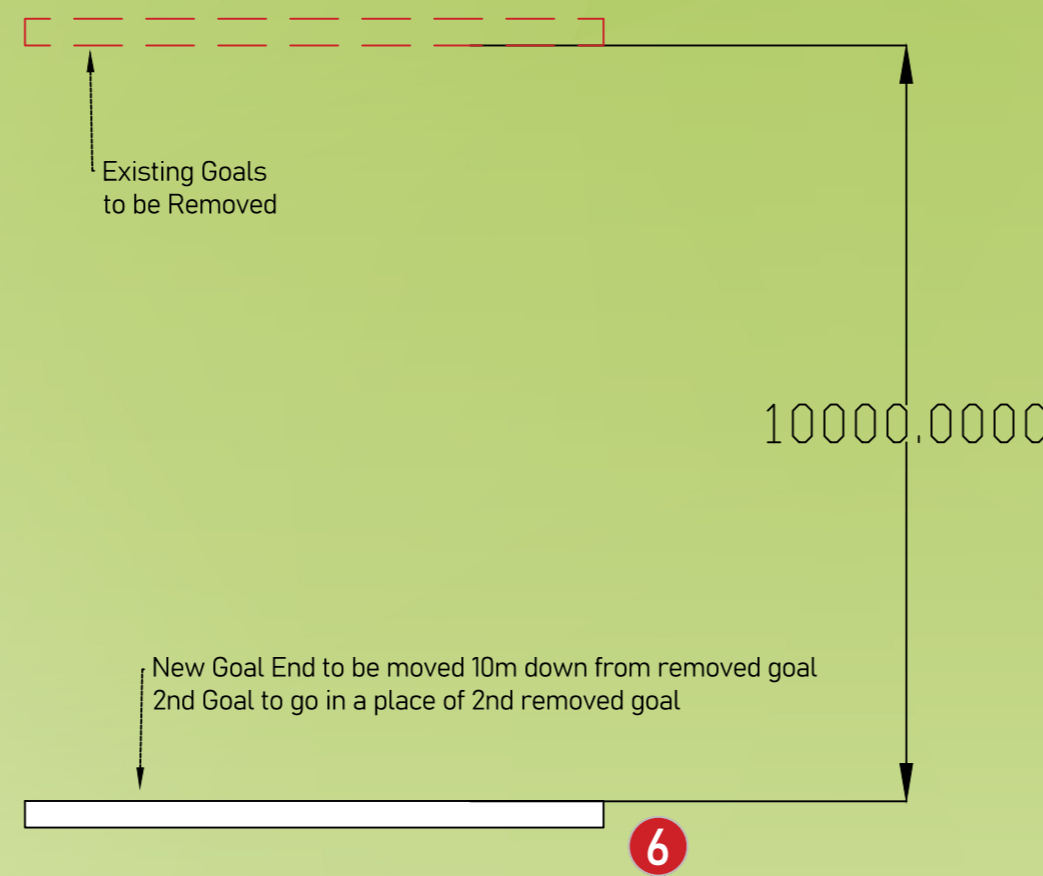

3

4

6

SCALE AT A1: 1:100	DATE: 13.05.2026	DRAWN: Designer D20
OPP No: 5_98325	ISS No: 1	Page No: 1 of 1

NOTE:

Artists Illustration Only
General Reinstatement is
Soil & Seed Unless Stated Otherwise